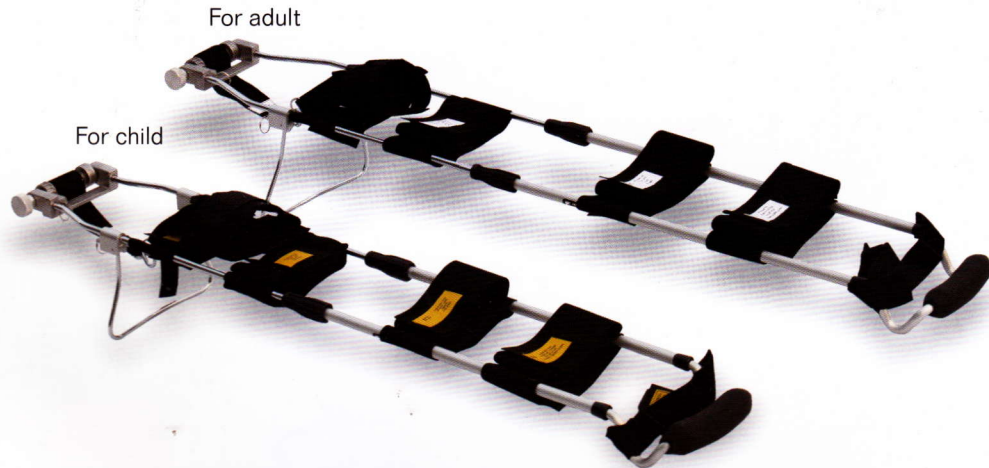

TS-01 Traction Splint Set

- Relieve the tissue pressure on fractured leg by means of traction, thus avoids further hemorrhages and secondary hurt to nerve vessel bone and muscle.
- With nylon straps.
- Aluminum structure, adjustable length.